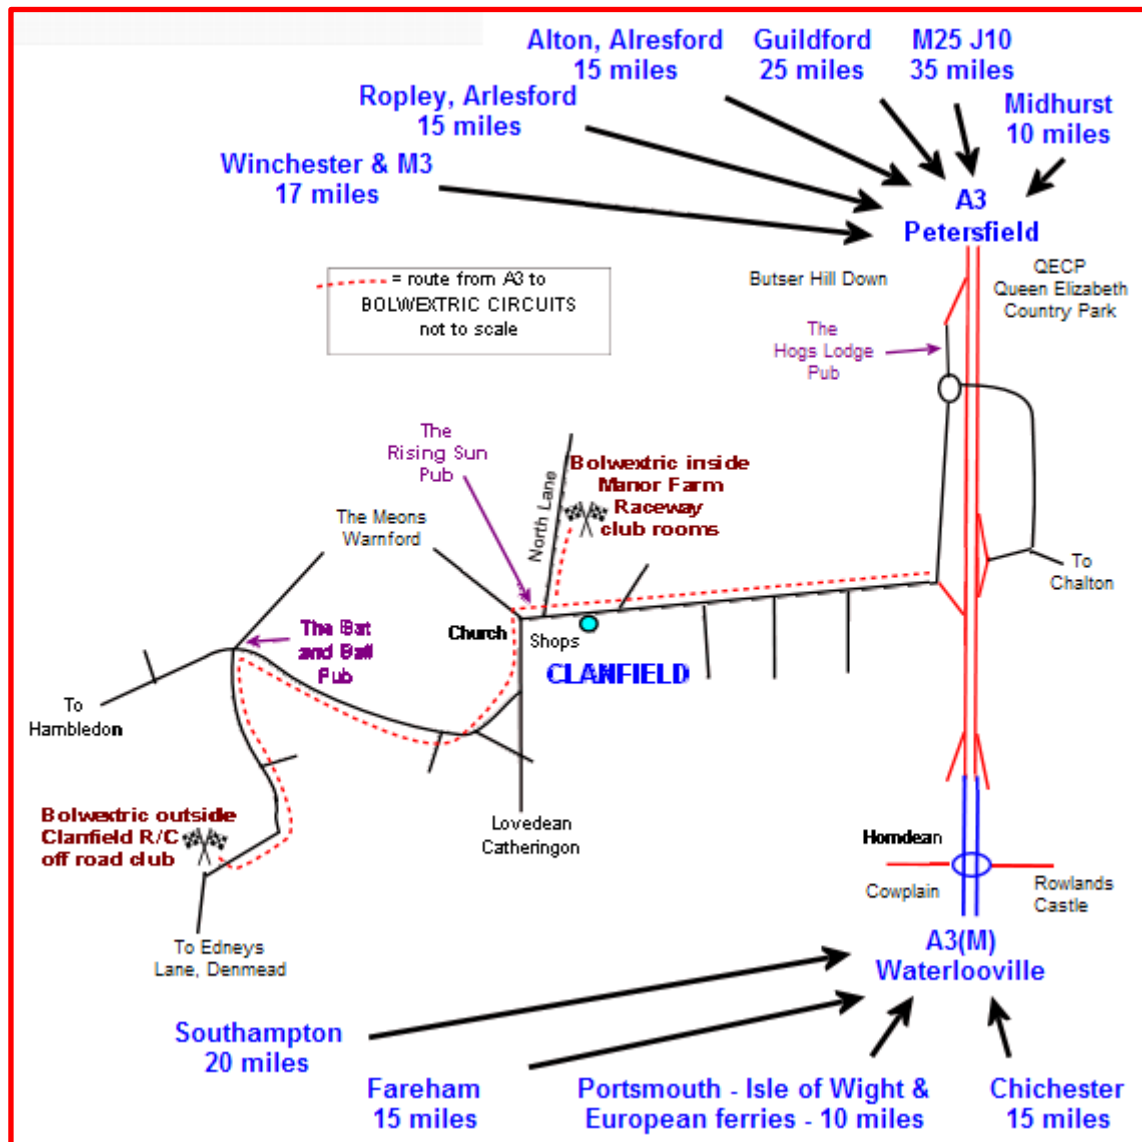

## Where to find us

**Track – Scotland Farm  
Old Mill Lane  
Hambledon  
PO8 0SW**