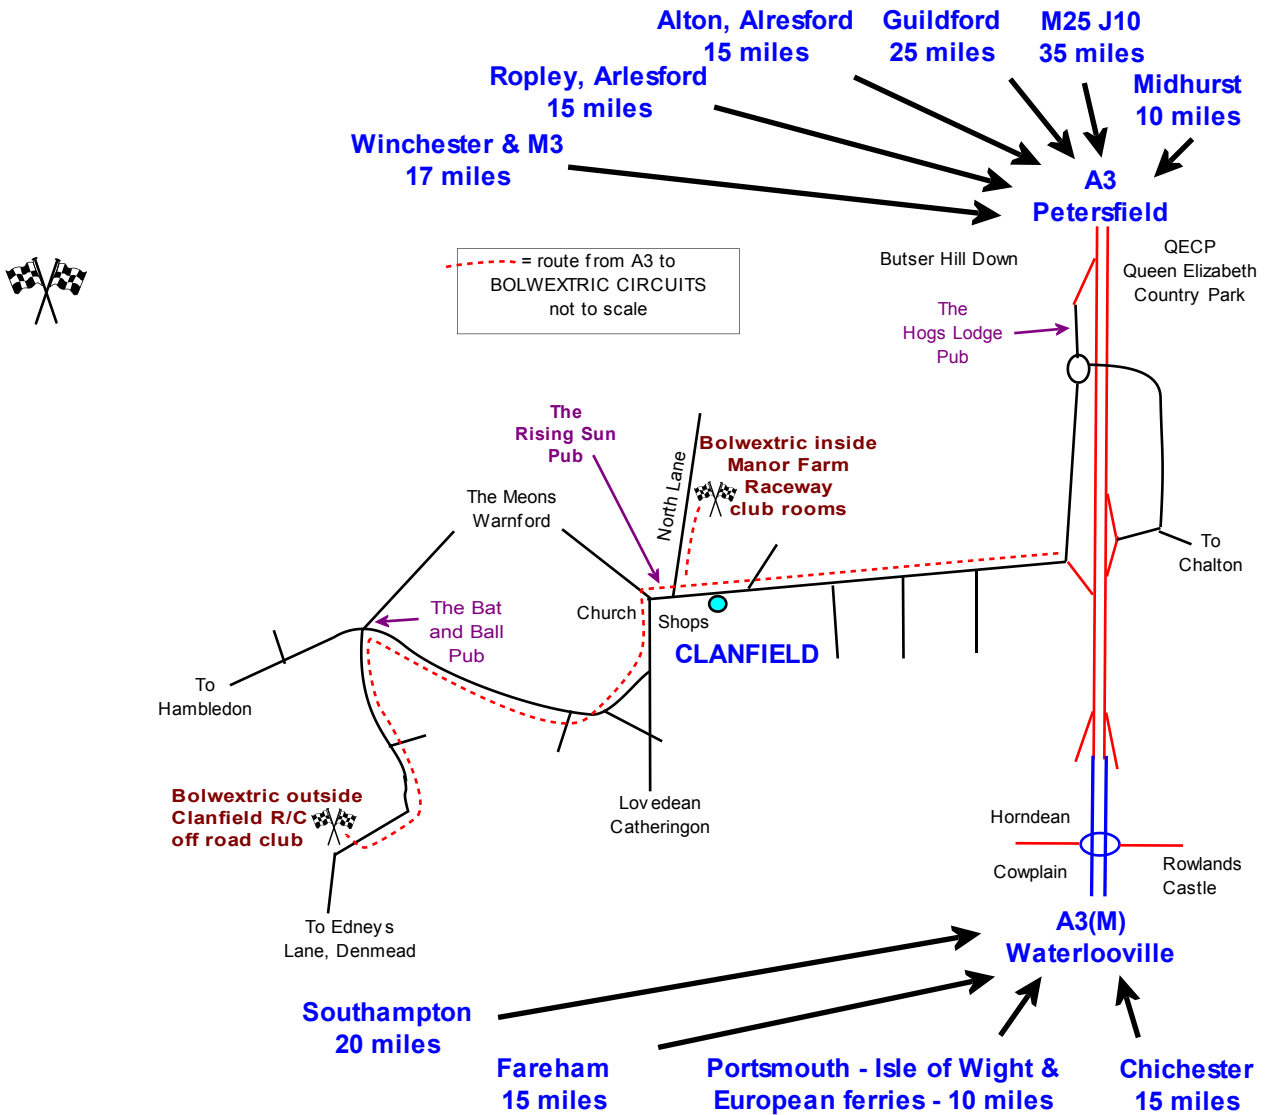

How to find Bolwextric venues

Slot car racing at Manor Farm Raceway, North Lane, Clanfield, Hampshire. PO8 0RN
Clanfield R/C off road racing, Denmead Mill Lane, Bat and Ball, Clanfield. PO8 0SW
Tel: 07850 187 566 - www.bolwextric.co.uk

From the North - On the A3(T), 3 miles south of Petersfield, take the Clanfield turning.
From the South - On the A3(T), 1 mile from the end of A3(M), take the Clanfield turning.
Follow signs into Clanfield.

For the Manor Farm Raceway - After pond on left, turn right into North Lane (just before Rising Sun Pub).
Bolwextric Club Room is located on the right after 200 yards in Manor Farm Yard. PO8 0RN

For the Clanfield R/C outside circuit - Continue through village, passing Rising Sun Pub on right and shops on left. Opposite the classic cars garage FORK RIGHT (signed to Hambledon). After about a mile the road turns left by the Bat and Ball pub TURN OFF LEFT at this crossroads. Continue down lane for around a mile where the entrance to the R/C track is on the right. PO8 0SW