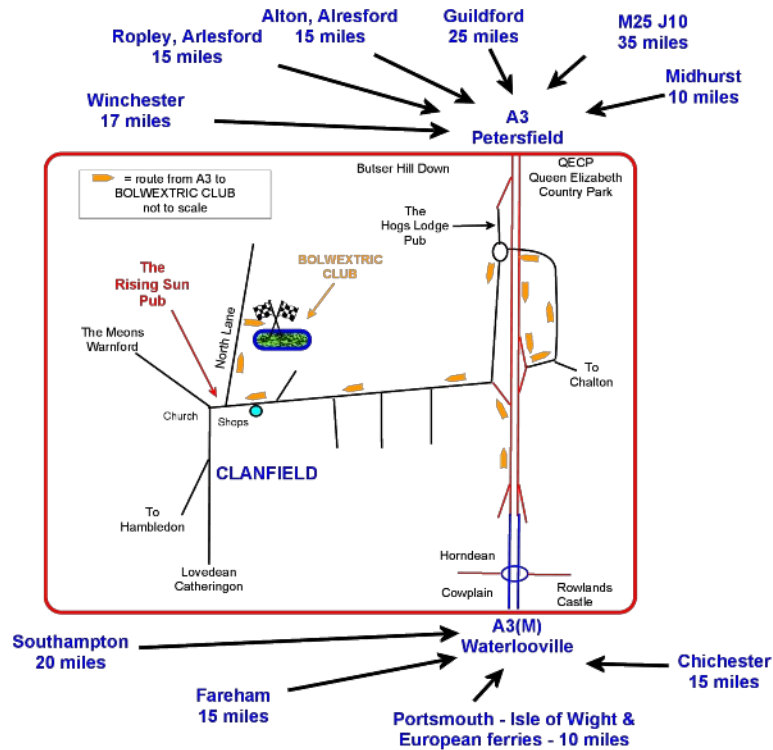

**Manor Farm Raceway, North Lane,
Clanfield, Hampshire, UK. PO8 0RN
Tel: 07850 187566**

From the A3(T) between Horndean and Petersfield follow the signs to Clanfield village, North Lane is to the right of the New Rising Sun Pub.
Bolwextric is a few yards up on the right.

Find out more at
www.bolwextric.co.uk

Bolwextric

It's a PARTY

130 feet

6 lanes

F1

Lorries

Go karts

**over
300
cars**

..... invites
to
Manor Farm Raceway

**The
ULTIMATE
big kids
challenge**

starts sharp

till on

..... / .. / ..