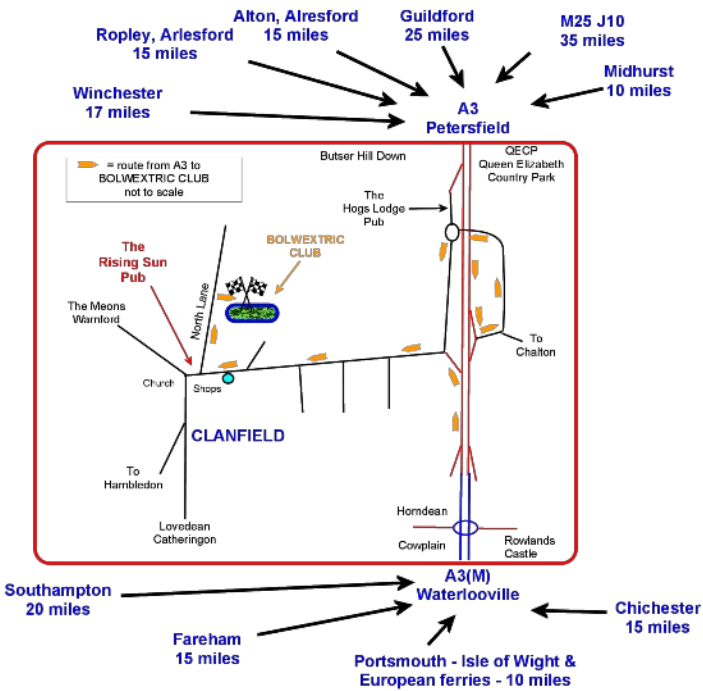

..... invites ..... to  
 Manor Farm Raceway  
**The ULTIMATE**  
**big kids**  
**challenge**  
 starts ..... sharp  
 on ..... / /

**OVER**  
**300**  
**CARS**

**Go karts**

**Lorries**

**F1**

**6 lanes**

**130 feet**

**Manor Farm Raceway, North Lane,  
 Clanfield, Hampshire, UK. PO8 0RN  
 Tel: 07850 187566**

From the A3(T) between Horndean and Petersfield follow the signs to Clanfield village, North Lane is to the right of the New Rising Sun Pub. **Bolwextric** is a few yards up on the right.