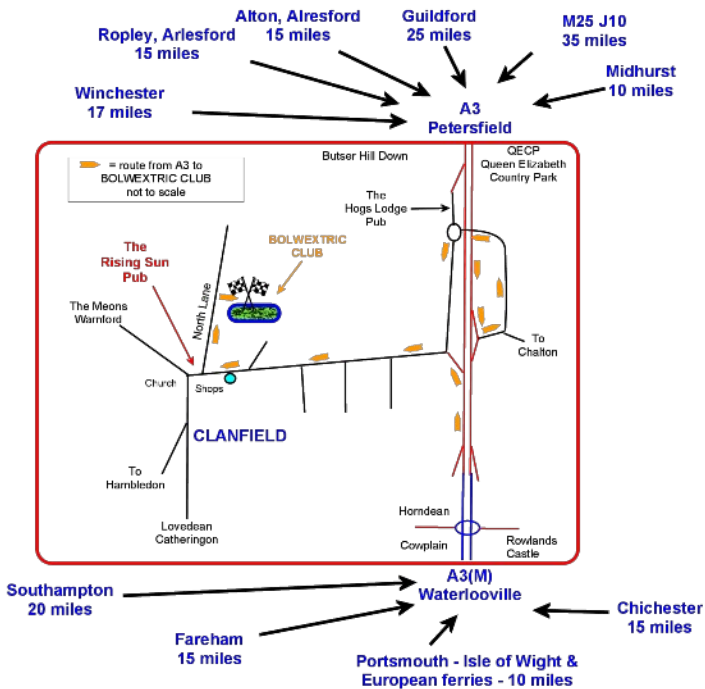

**Manor Farm Raceway, North Lane,
Clanfield, Hampshire, UK. PO8 0RN
Tel: 07850 187566**

From the A3(T) between Horndean and Petersfield follow the signs to Clanfield village, North Lane is to the right of the New Rising Sun Pub. **Bolwextric** is a few yards up on the right.

Find out more at

www.bolwextric.co.uk

Bolwextric

invites

to a at the
Manor Farm Raceway

**The ULTIMATE
big kids challenge**

starts sharp
till on
..... / ... /