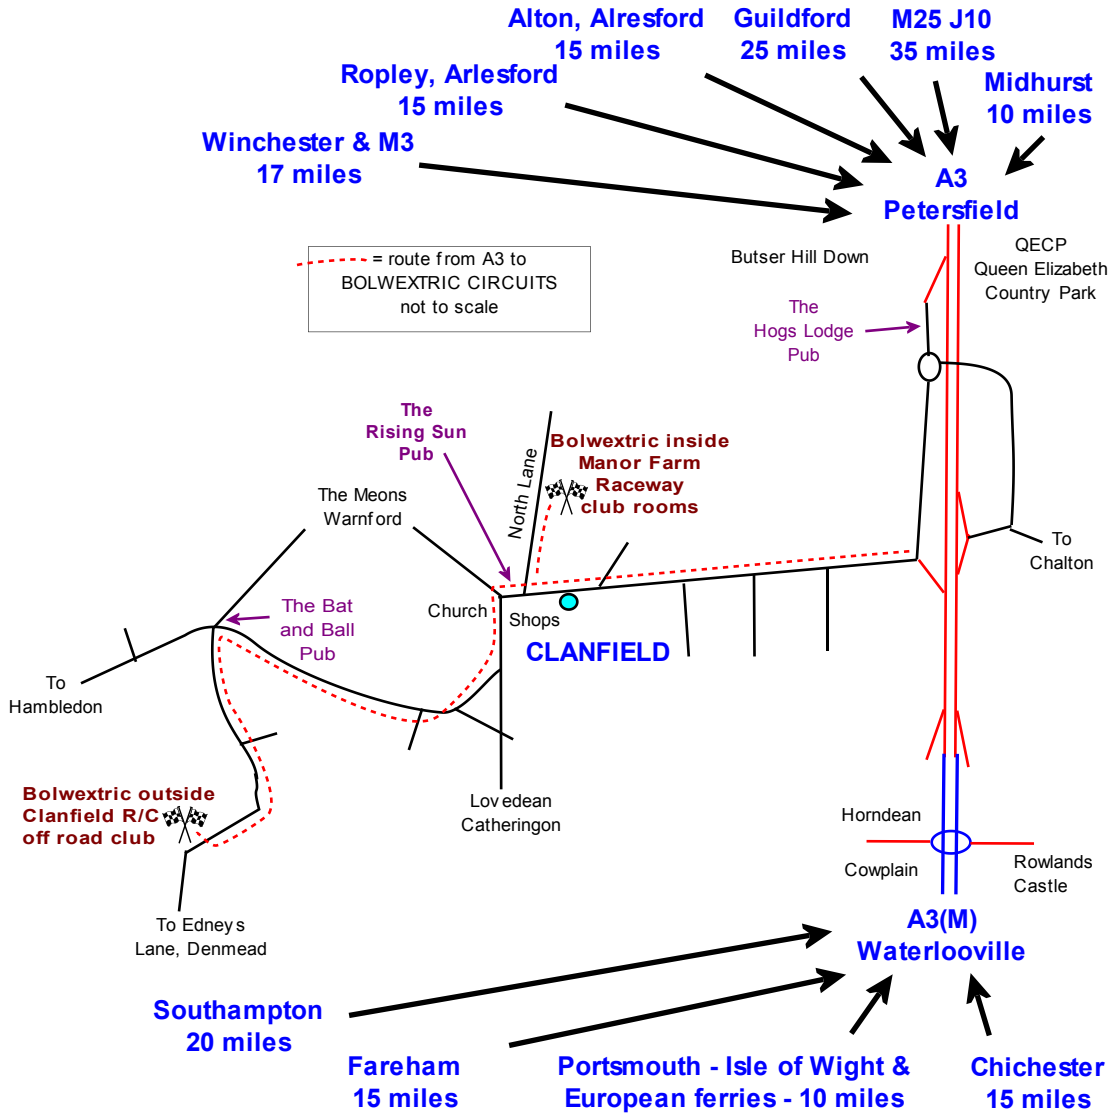

How to find Bolwextric venues

Slot car racing at Manor Farm Raceway, North Lane, Clanfield, Hampshire.
Clanfield R/C off road racing, Denmead Mill Lane, Bat and Ball, Clanfield.

Tel: 07850 187 566 - www.bolwextric.co.uk

From the North - On the A3(T), 3 miles south of Petersfield, take the Clanfield turning.

From the South - On the A3(T), 1 mile from the end of A3(M), take the Clanfield turning.
Follow signs into Clanfield.

For the Manor Farm Raceway - After pond on left, turn right into North Lane (just before Rising Sun Pub).
Bolwextric Club Room is located on the right after 200 yards in Manor Farm Yard.

For the Clanfield R/C outside circuit - Continue through village, passing Rising Sun Pub on right and shops on left. Opposite the classic cars garage FORK RIGHT (signed to Hambledon). After about a mile the road turns left by the Bat and Ball pub TURN OFF LEFT at this crossroads. Continue down lane for around a mile where the entrance to the R/C track is on the right.