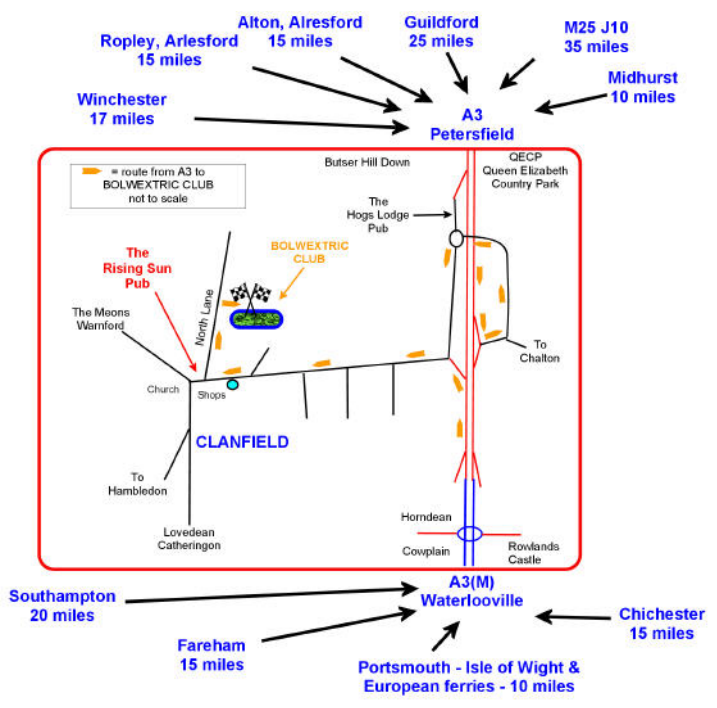

..... / /
 on till
 sharp starts
 =
challenge
 =
big kids
ULTIMATE
 =
The
 =
 Manor Farm Raceway
 to the
 invites

300+ cars
Go karts
Lorries
F1
6 lanes
130 feet

**Manor Farm Raceway, North Lane,
 Clanfield, Hampshire, UK.
 Tel: 07850 187 566**

From the A3(T) between Horndean and Petersfield
 follow the signs to Clanfield village, North Lane is
 to the right of the New Rising Sun Pub.
 Bolwextric is a few yards up on the right.

Find out more at
www.bolwextric.co.uk