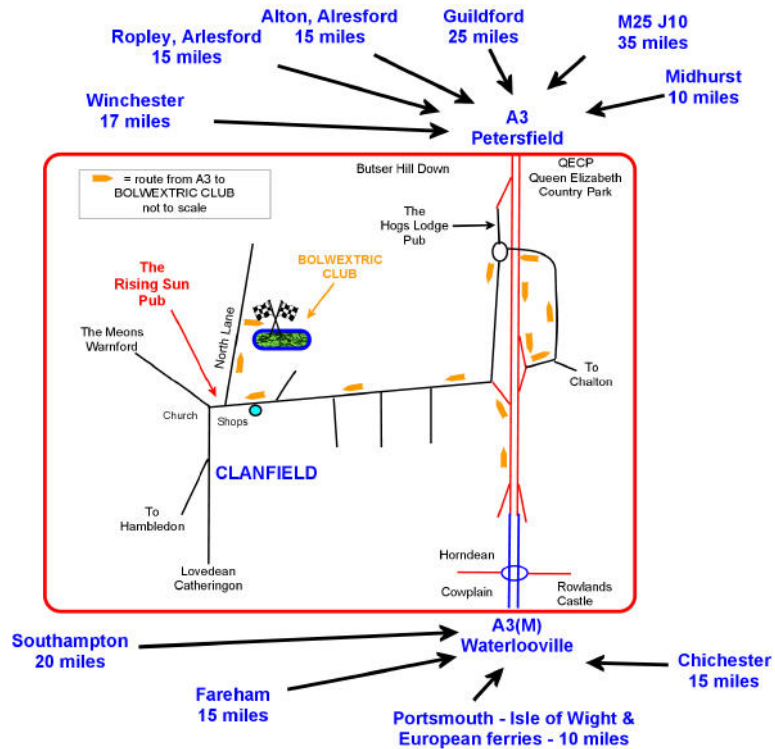

**Manor Farm Raceway, North Lane,  
Clanfield, Hampshire, UK.  
Tel: 07850 187 566**

From the A3(T) between Horndean and Petersfield  
follow the signs into Clanfield village,  
North Lane is to the right of the New Rising Sun Pub.  
Bolwextric is a few yards up on the right.

# ***Bolwextric***

..... invites .....  
to a ..... at the  
Manor Farm Raceway

=

***The ULTIMATE  
big kids  
challenge***

=

starts ..... sharp  
till ..... on

..... / ... / .....

***F1 - Lorries - Super models - Go karts - 300+ cars***