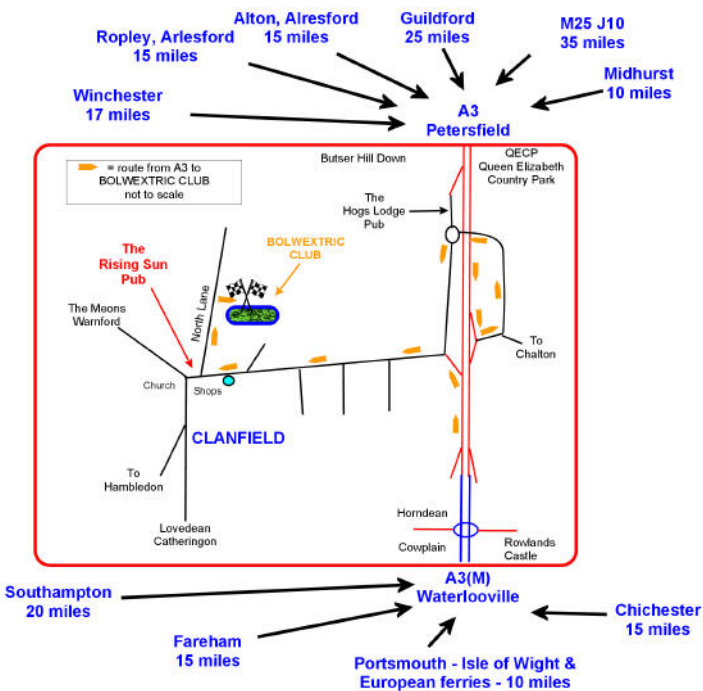

**Manor Farm Raceway, North Lane,
Clanfield, Hampshire, UK.**

Tel: 07850 187 566

From the A3(T) between Horndean and Petersfield follow the signs to Clanfield village, North Lane is to the right of the New Rising Sun Pub. Bolwextric is a few yards up on the right.

Find out more at

www.bolwextric.co.uk

Bolwextric

..... invites
to a at the
Manor Farm Raceway
=
The ULTIMATE
big kids challenge
=
starts sharp
till on
..... / ... /